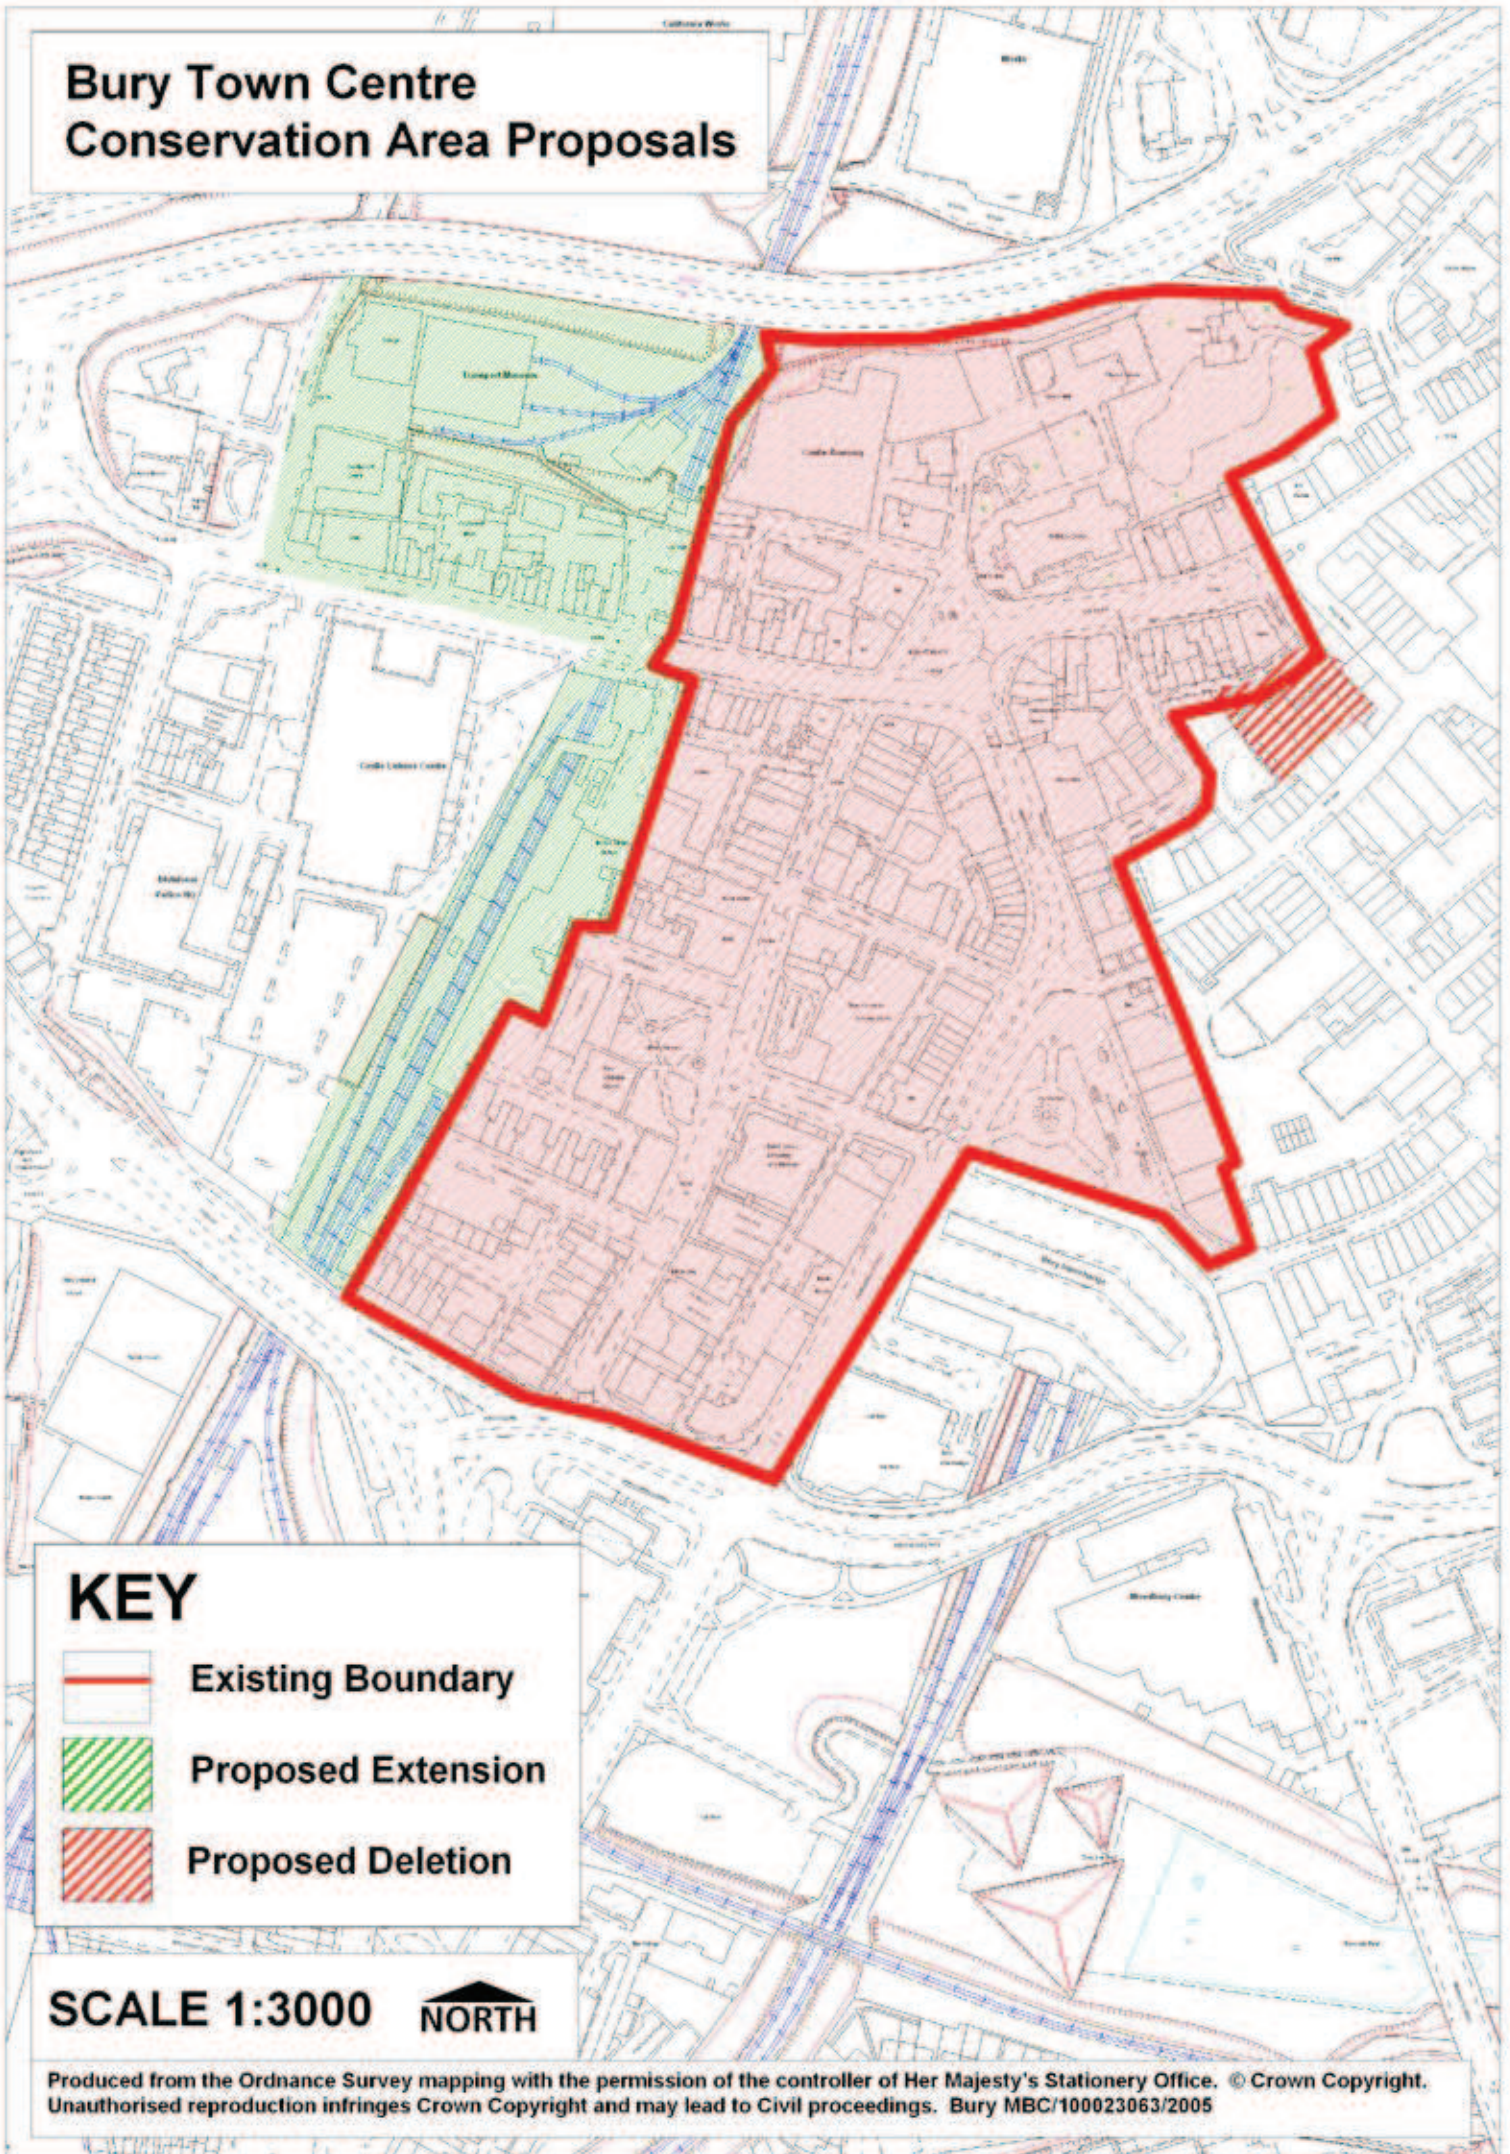

# Bury Town Centre Conservation Area Proposals

## KEY

-  Existing Boundary
-  Proposed Extension
-  Proposed Deletion

SCALE 1:3000 